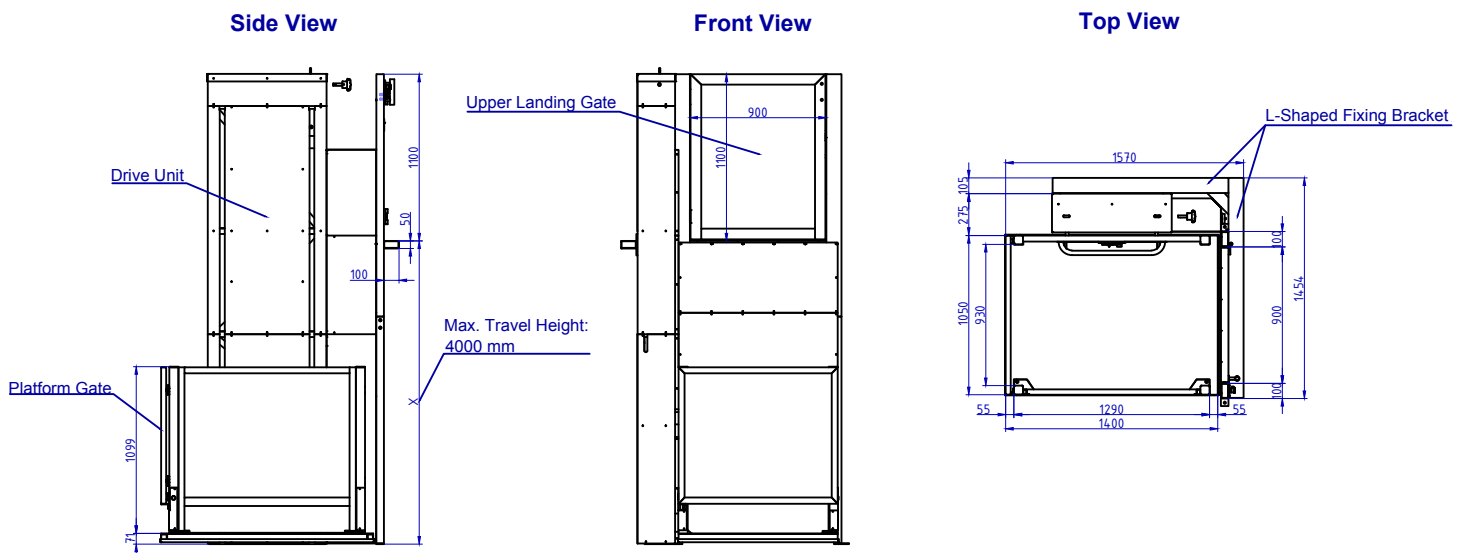

Dimensions: