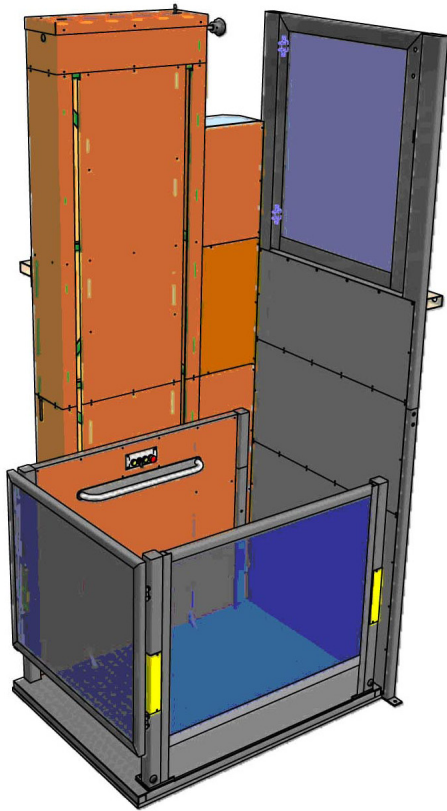

# ***ALPIN Z300***

## ***Vertical Platform Lift***

The “Alpin Z300” vertical platform lift is an economic and efficient alternative to elevators. It is designed for convenient use by the elderly or handicapped, occupying minimum space without structural modification or additional building work.

## Standard specifications:

Power supply	3x230V / 50 Hz
Drive system	Chain drive
Motor power	1,1 kW
Loading capacity	300 kg
Platform dimension	1050 mm x 1400 mm
Travel speed	0,11 m/s
Installation location	Indoor and outdoor
Maximum travel height	4000 mm
Colour	RAL 9007

## Optional features:

- Side access ramp
- 1x230V power supply
- Special platform size
- Special colour